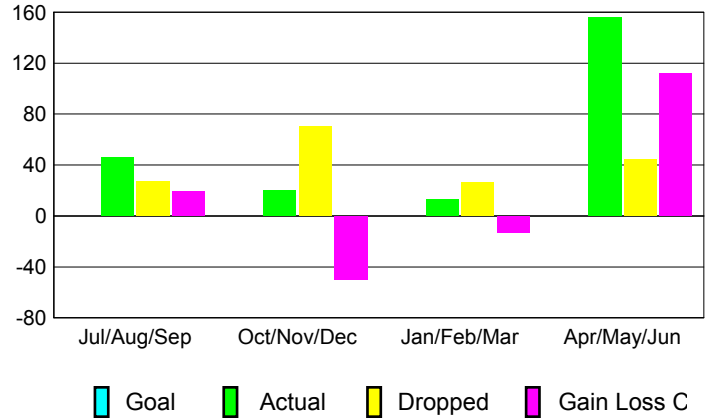

Membership Results 2012-2013
Goal, New, Dropped, Gain/Loss