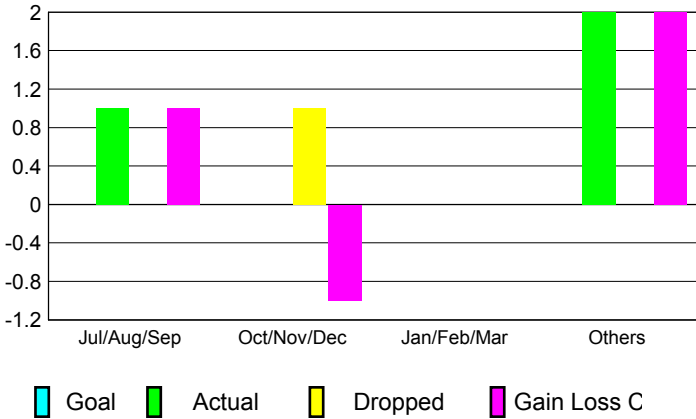

GMT: **Ricardo Shoiti Komatsu**

Location: **BRAZIL**

GMT CA: **3**

CLUBS

Month	New Club Goal	Actual New Clubs	Actual Dropped Clubs	Gain/Loss of Clubs
2012-2013				
Jul/Aug/Sep		1	0	1
Oct/Nov/Dec		0	1	-1
Jan/Feb/Mar		0	0	0
Apr/May/Jun		2	0	2
Totals		3	1	2

Club Results 2012-2013
Goal, New, Dropped, Gain/Loss

MEMBERSHIP

Month	Net Memb Goal	Actual New Memb	Actual Dropped Memb	Gain/Loss of Memb
2012-2013				
Jul/Aug/Sep		46	27	19
Oct/Nov/Dec		20	70	-50
Jan/Feb/Mar		13	26	-13
Apr/May/Jun		156	44	112
Totals		235	167	68