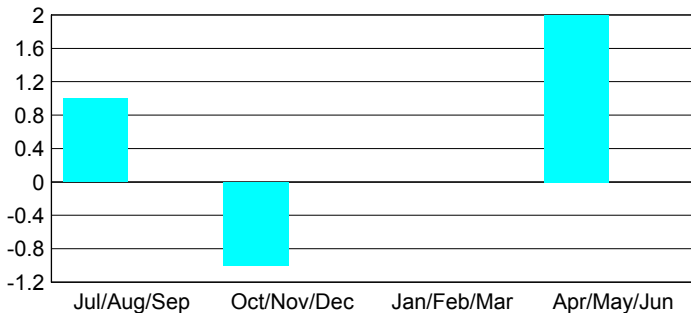

Club Results 2012-2013
Goal, New, Dropped, Gain/Loss

MEMBERSHIP

Month	Net Memb Goal	Actual New Memb	Actual Dropped Memb	Gain/Loss of Memb
2012-2013				
Jul/Aug/Sep		46	27	19
Oct/Nov/Dec		20	70	-50
Jan/Feb/Mar		13	26	-13
Apr/May/Jun		156	44	112
Totals		235	167	68

Membership Results 2012-2013
Goal, New, Dropped, Gain/Loss

YTD Status Quo Clubs 2012-2013

Status Quo Clubs Compared to Status Quo Members

Gender Comparison 2012-2013

Club Gain/Loss 2012-2013

Membership Gain/Loss 2012-2013